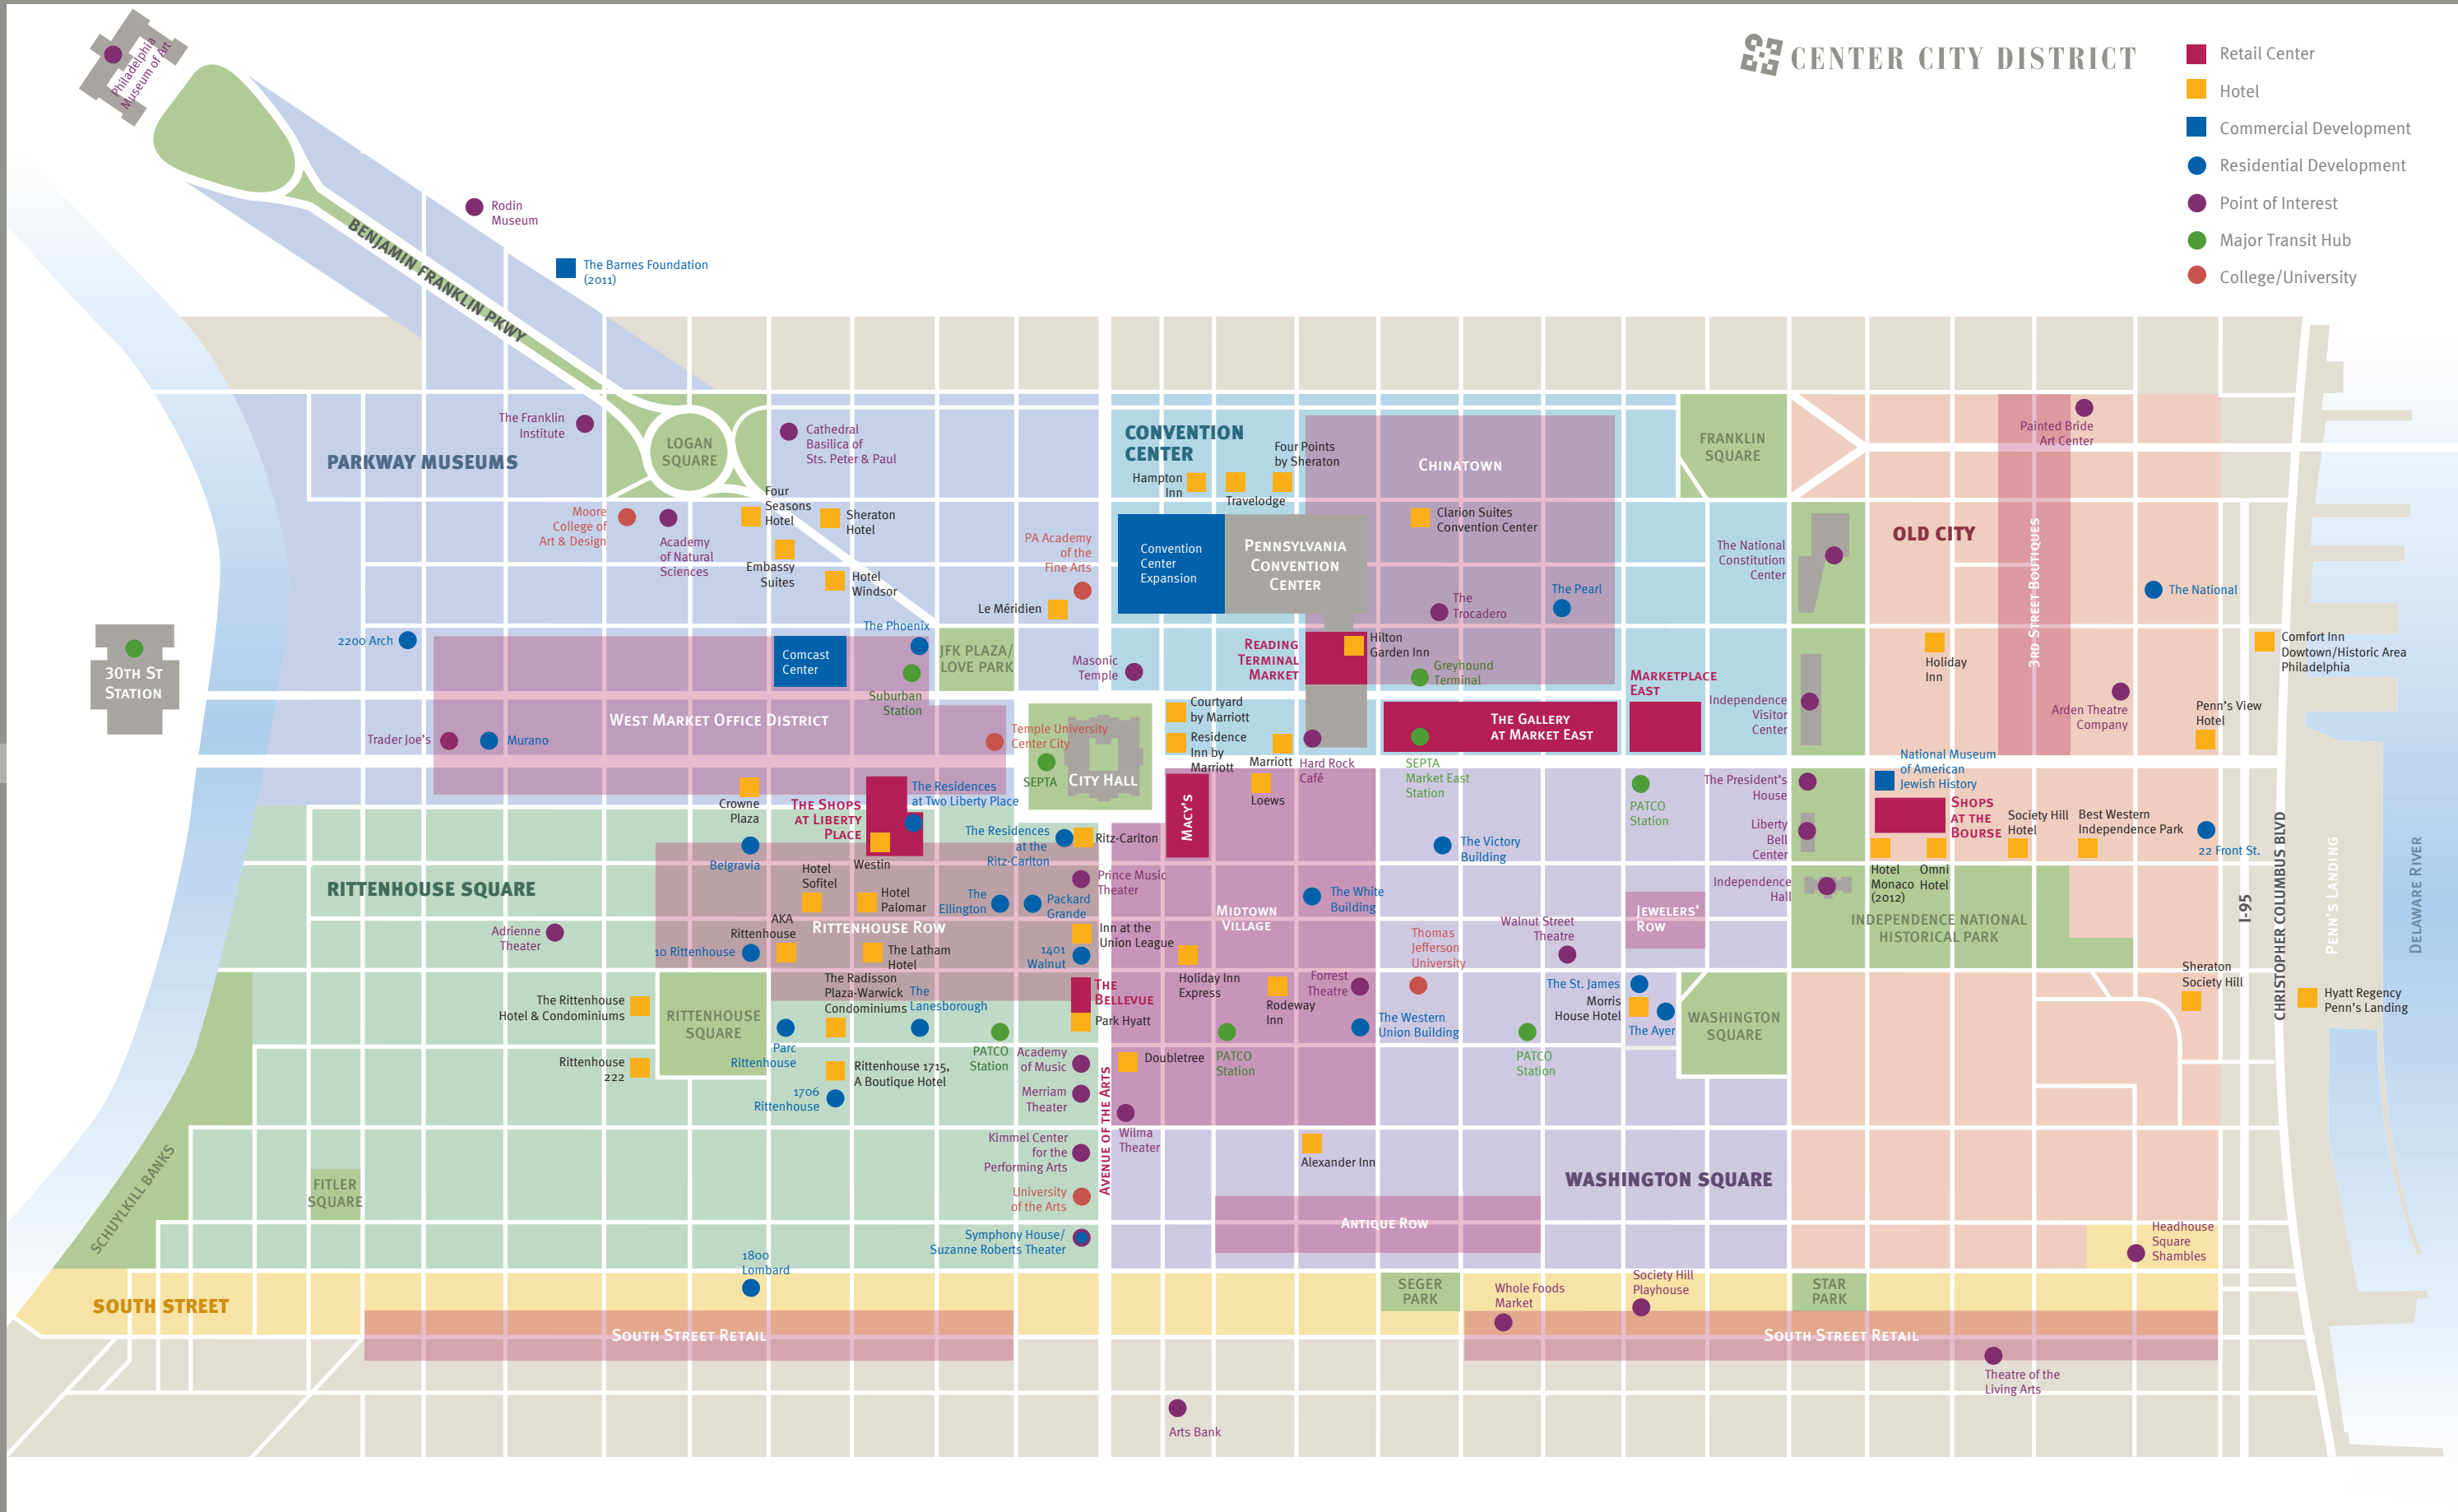

CENTER CITY DISTRICT

- Retail Center
- Hotel
- Commercial Development
- Residential Development
- Point of Interest
- Major Transit Hub
- College/University

VINE ST
RACE ST
CHERRY ST
ARCH ST
JFK BLVD
MARKET ST
CHESTNUT ST
SANSOM ST
WALNUT ST
LOCUST ST
SPRUCE ST
PINE ST
LOMBARD ST
SOUTH ST
BAINBRIDGE ST

27TH ST 26TH ST 25TH ST 24TH ST 23RD ST 22ND ST 21ST ST 20TH ST 19TH ST 18TH ST 17TH ST 16TH ST 15TH ST BROAD ST JUNIPER ST 13TH ST 12TH ST 11TH ST 10TH ST 9TH ST 8TH ST 7TH ST 6TH ST 5TH ST 4TH ST 3RD ST 2ND ST FRONT ST